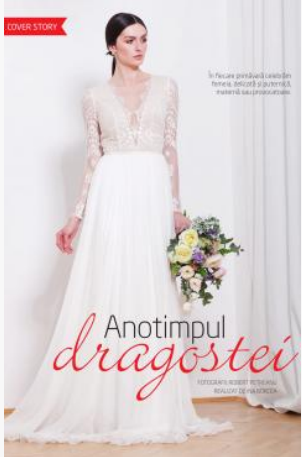

SILVIA L.

height **1,75**
weight **55**
age **20**
bust **83**
waist **62**
hips **89**
eyes **GREEN - BLUE**
hair **LONG BROWN**
hair **70 B**
shoes **38-39**

www.avenuemodels.ro
contact@avenuemodels.ro
00 40 749 192 222

AVENUE
MODELS

RETRO
Spring

COVER STORY

Model: Silvia L. / Hair: ... / Make-up: ...

Mix
de
simpreuri